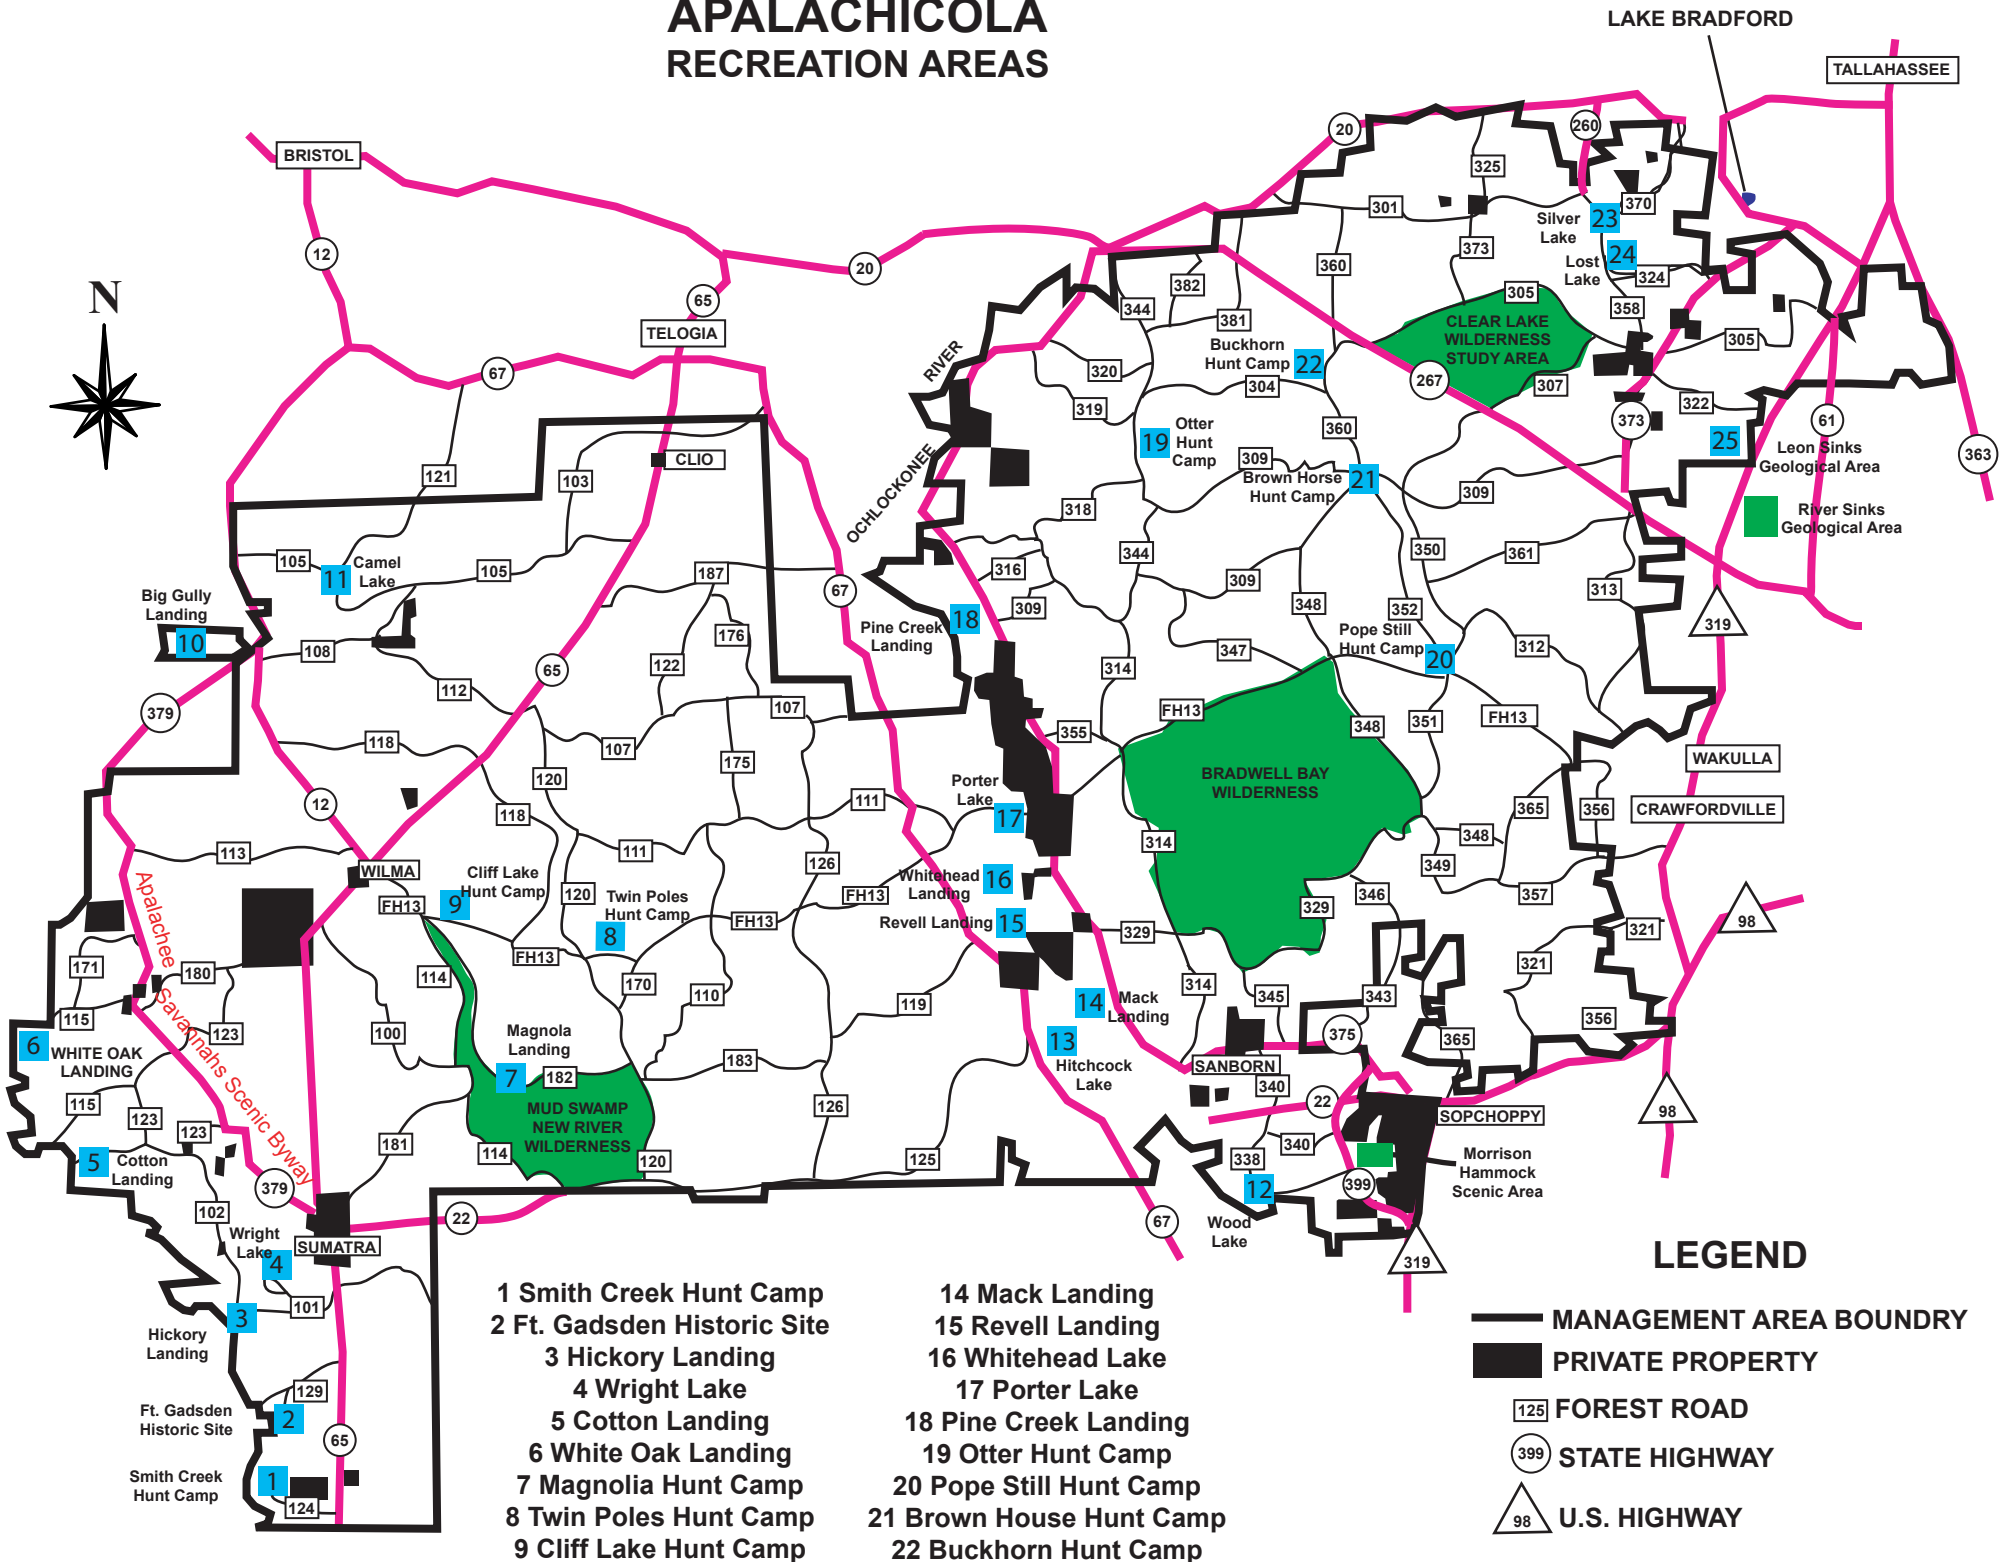

APALACHICOLA RECREATION AREAS

LEGEND

- MANAGEMENT AREA BOUNDRY
- PRIVATE PROPERTY
- 125 FOREST ROAD
- 399 STATE HIGHWAY
- 98 U.S. HIGHWAY

- | | |
|---|--|
| <ul style="list-style-type: none"> 1 Smith Creek Hunt Camp 2 Ft. Gadsden Historic Site 3 Hickory Landing 4 Wright Lake 5 Cotton Landing 6 White Oak Landing 7 Magnolia Hunt Camp 8 Twin Poles Hunt Camp 9 Cliff Lake Hunt Camp | <ul style="list-style-type: none"> 14 Mack Landing 15 Revell Landing 16 Whitehead Lake 17 Porter Lake 18 Pine Creek Landing 19 Otter Hunt Camp 20 Pope Still Hunt Camp 21 Brown House Hunt Camp 22 Buckhorn Hunt Camp |
|---|--|